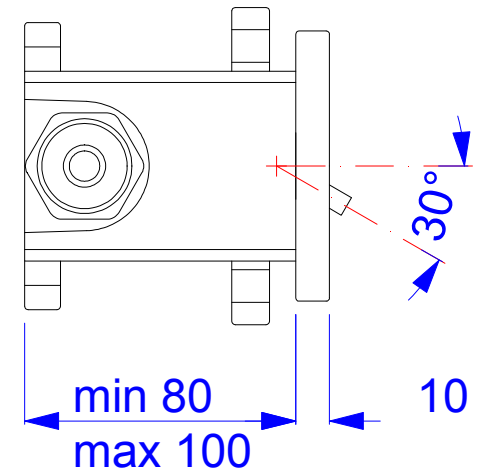

G1/2" / NPT

DRAWN Maurizio Amato	2018-01-22			
CHECKED				
QA		TITLE		
APPROVED		Wave-RC-250/80-A by Aquatica		
		SIZE C	DWG NO	REV
		SCALE		SHEET 1 OF 1