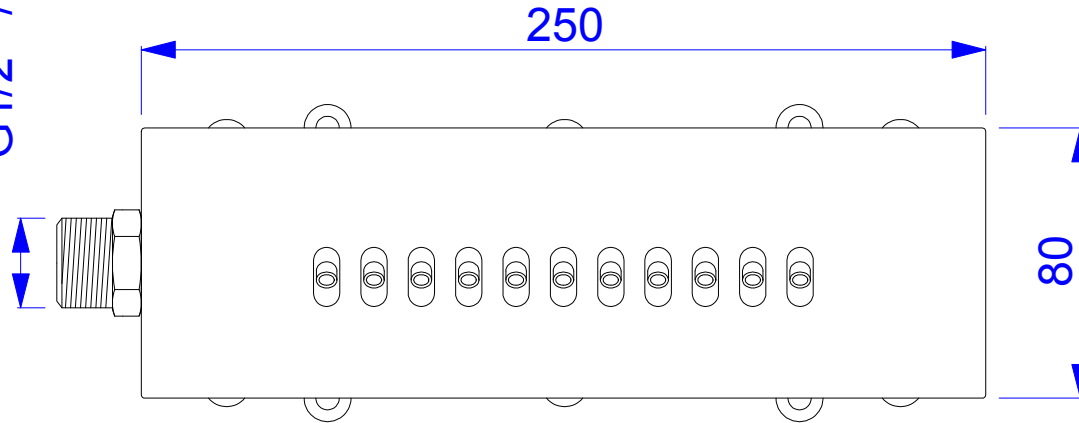

G1/2" / NPT

DRAWN Maurizio Amato	2018-01-22			
CHECKED				
QA		TITLE		
APPROVED		Wave-RC-250/80-A by Aquatica		
		SIZE C	DWG NO	REV
		SCALE		SHEET 1 OF 1